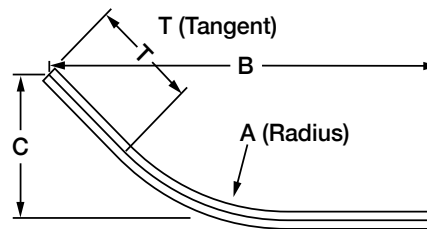

ALUMINUM RIGID SPECIAL RADIUS 45° SWEEPS

Description:

Aluminum elbows are to be installed on conduit raceways for the underground stub-ups, and interconnection of conduit runs and other fittings.

Features:

Options:

Available in any degree of bend from 5° to 90°, and special radius

12" - 15" - 18"															
Radius															
A 12 Inch				15 Inch				18 Inch							
Size	Item Number	B	C	T	Wt.	Item Number	B	C	T	Wt.	Item Number	B	C	T	Wt.
1"	AR1012SW45	24	10	10	1.30	AR1015SW45	26	11	10	1.50	AR1018SW45	30	12.5	11	1.50
1-1/4"	AR1212SW45	24	10	10	1.90	AR1215SW45	26	11	10	1.90	AR1218SW45	30	12.5	11	2.20
1-1/2"	AR1512SW45	24	10	10	2.90	AR1515SW45	26	11	10	2.90	AR1518SW45	30	12.5	11	2.90
2"	AR2012SW45	24	10	10	2.80	AR2015SW45	26	11	10	3.10	AR2018SW45	30	12.5	11	3.60
2-1/2"	AR2512SW45	24	10	10	3.90	AR2515SW45	26	11	10	4.60	AR2518SW45	30	12.5	11	5.40
3"						AR3015SW45	26	11	10	6.130	AR3018SW45	30	12.5	11	7.20

48" - 60"										
Radius										
A 48 Inch					60 Inch					
Size	Item Number	B	C	T	Wt.	Item Number	B	C	T	Wt.
1"	AR1048SW45	54.5	22.5	12	3.00	AR1060SW45	62	26	12	3.40
1-1/4"	AR1248SW45	54.5	22.5	12	4.00	AR1260SW45	62	26	12	4.60
1-1/2"	AR1548SW45	54.5	22.5	12	5.00	AR1560SW45	62	26	12	5.70
2"	AR2048SW45	54.5	22.5	12	6.50	AR2060SW45	62	26	12	7.40
2-1/2"	AR2548SW45	54.5	22.5	12	10.40	AR2560SW45	62	26	12	11.90
3"	AR3048SW45	54.5	22.5	12	14.00	AR3060SW45	62	26	12	16.00
3-1/2"	AR3548SW45	54.5	22.5	12	16.00	AR3560SW45	62	26	12	18.30
4"	AR4048SW45	54.5	22.5	12	19.00	AR4060SW45	62	26	12	21.80
5"	AR5048SW45	54.5	22.5	12	26.00	AR5060SW45	62	26	12	29.80
6"	AR6048SW45	54.5	22.5	12	33.50	AR6060SW45	62	26	12	38.40